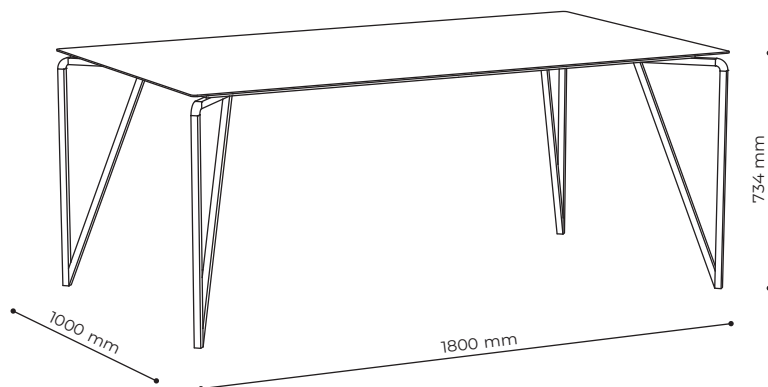

## DESCRIPTION

TRIA-Q is a table from the TRIA collection designed with simple shapes in mind and essential. The metal structure guarantees an extraordinary duration.

## DIMENSIONS

### VERSIONS

- 4 1000 x 1000 mm
- 6 1000 x 1800 mm
- 8 1000 x 2100 mm