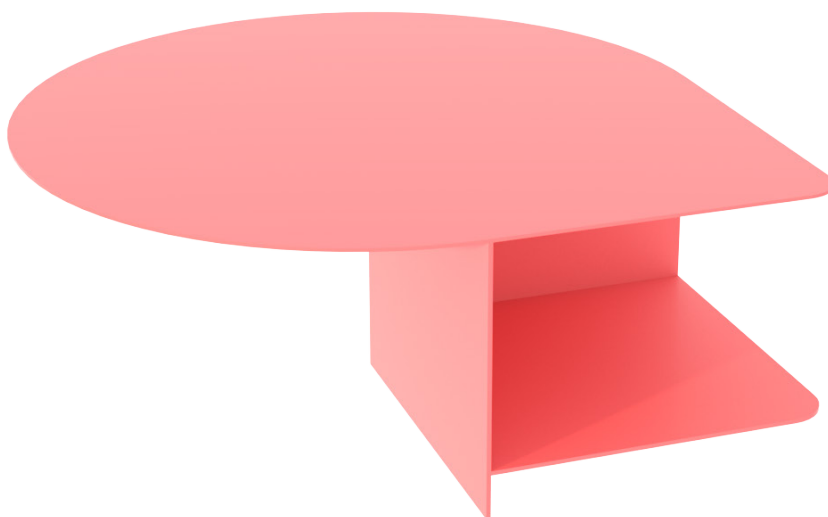

# DROP

## DESCRIPTION

DROP is a low, simple and elegant table made in aluminium and designed with basic shapes.

## DIMENSIONS